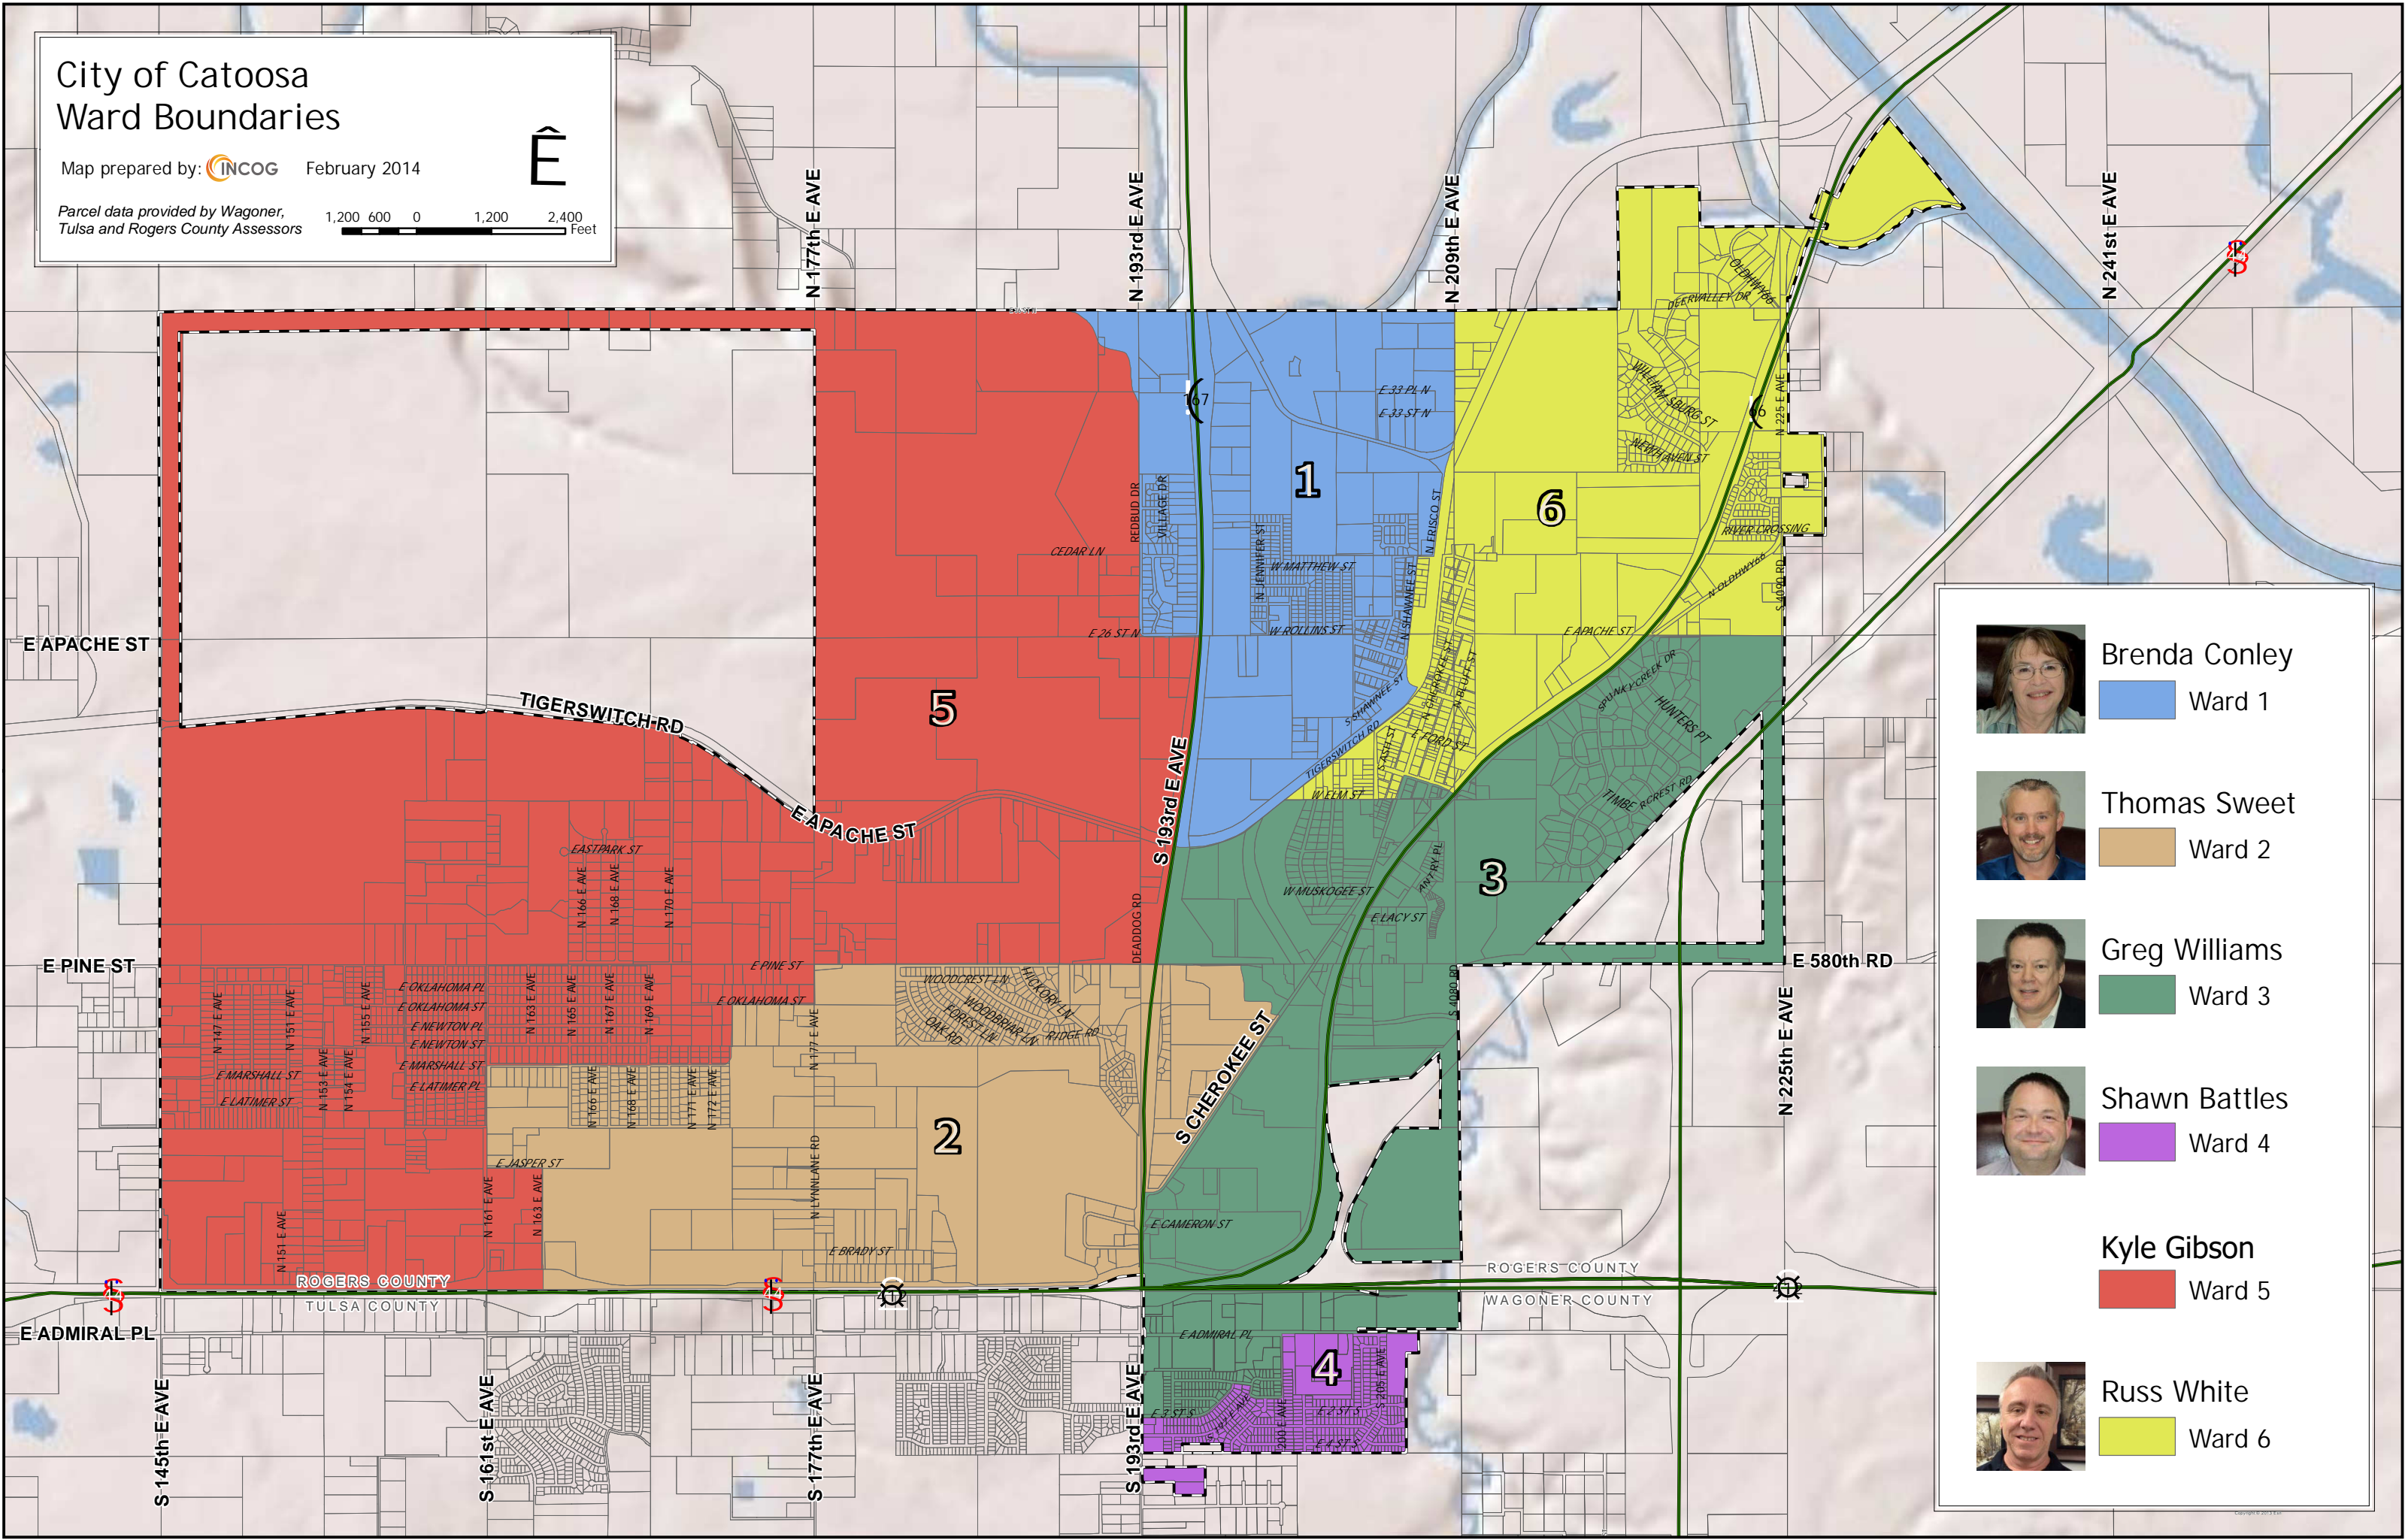

# City of Catoosa Ward Boundaries

Map prepared by:  February 2014

Parcel data provided by Wagoner,  
Tulsa and Rogers County Assessors

Brenda Conley

 Ward 1

Thomas Sweet

 Ward 2

Greg Williams

 Ward 3

Shawn Battles

 Ward 4

Kyle Gibson

 Ward 5

Russ White

 Ward 6